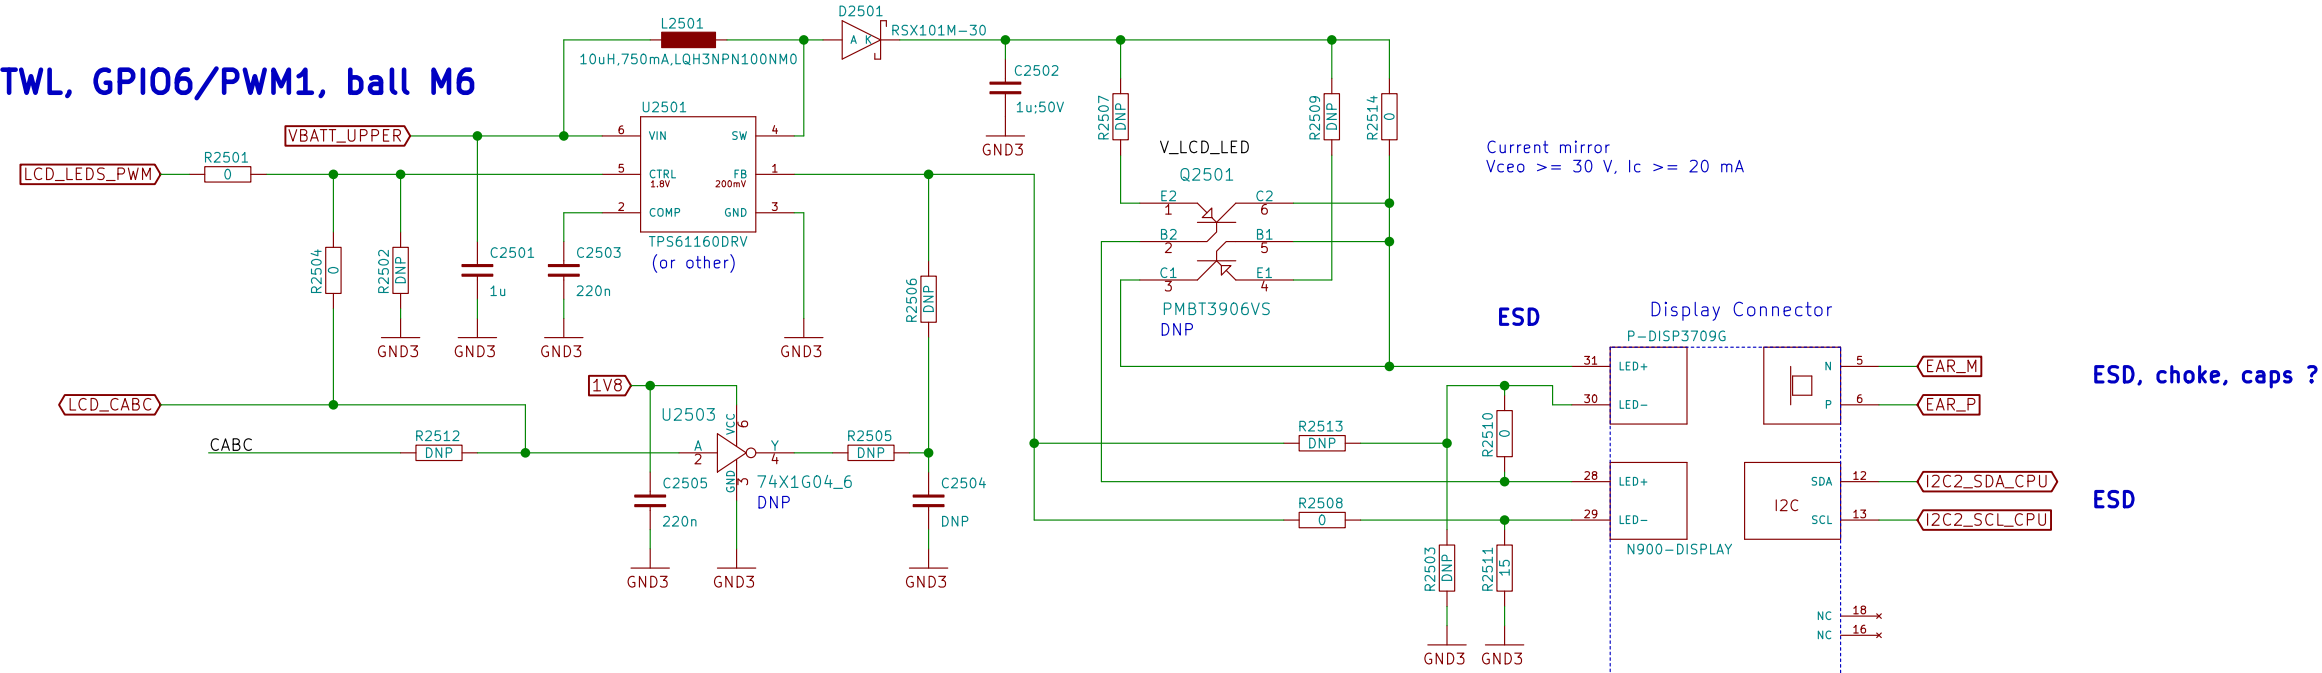

TWL, GPIO6/PWM1, ball M6

TODO: 22k on PROXY ? (N900)

not shown here:
Camera, Touch, LEDs