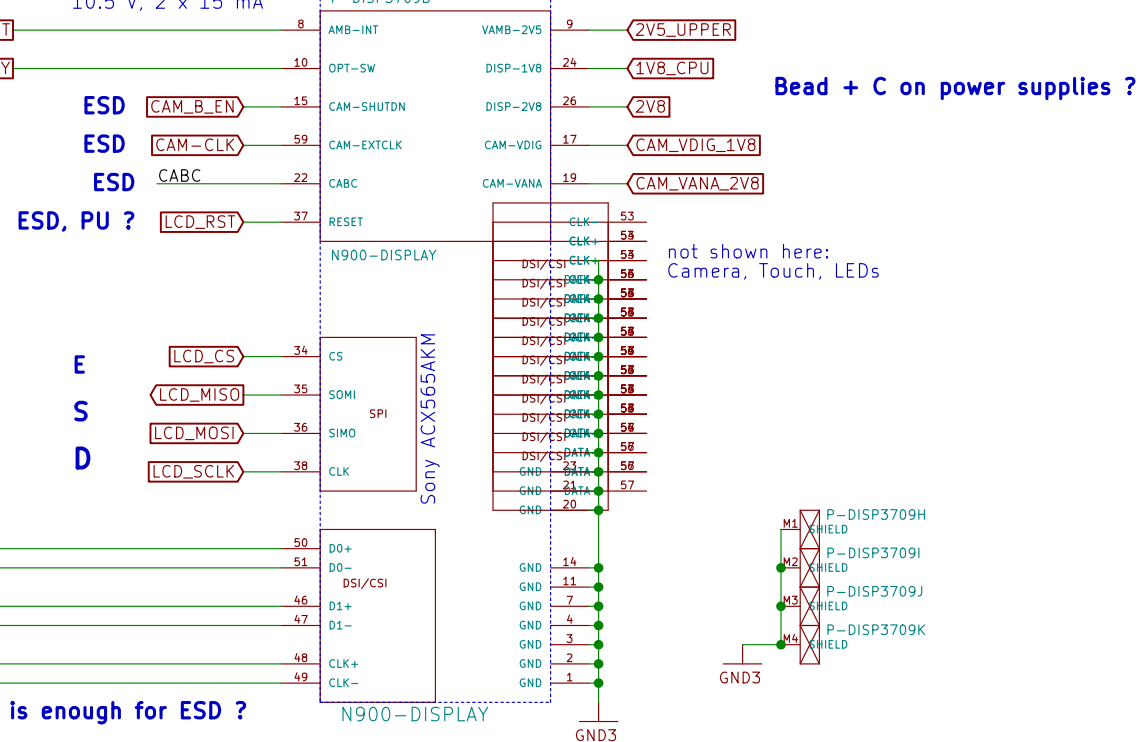

TWL, GPIO6/PWM1, ball M6

TODO: 22k on PROXY ? (N900)

not shown here:
Camera, Touch, LEDs